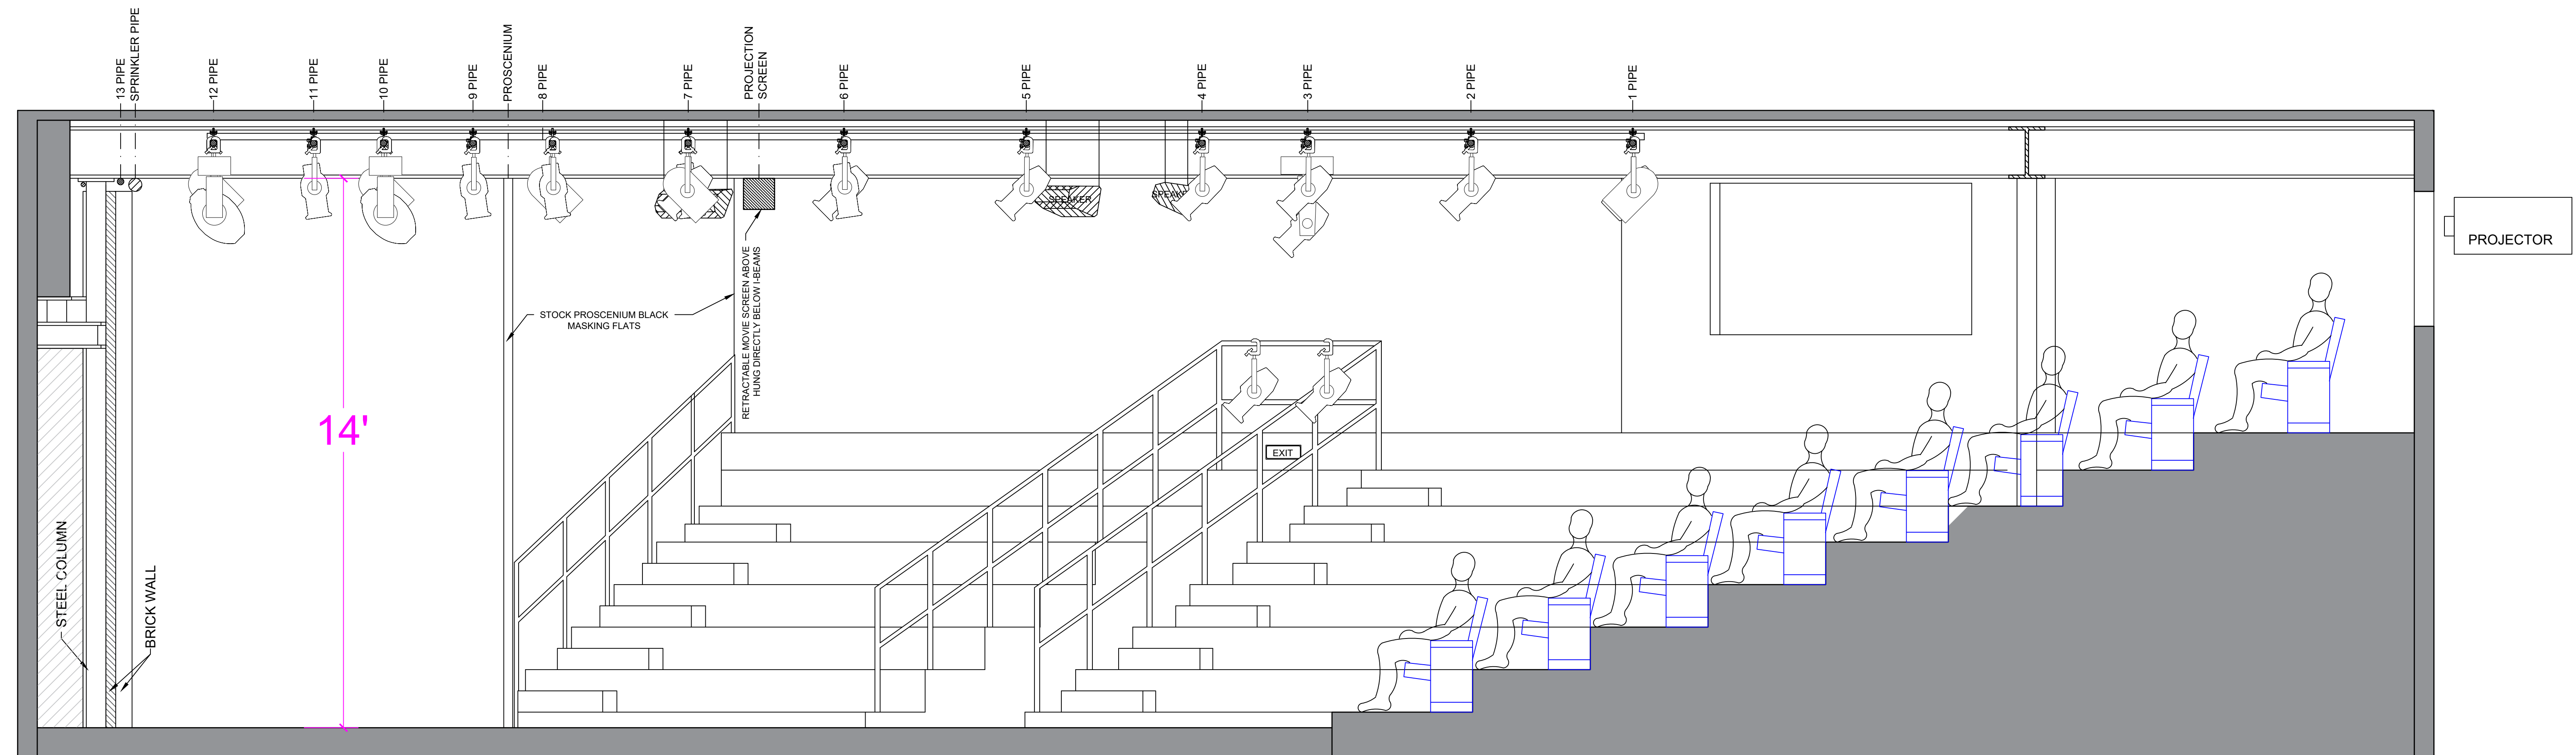

BABY GRAND PIANO STORAGE (THIS IS NON-NEGOTIABLE, BUT DOES HAVE A HAND PROPS STORAGE SHELF ABOVE)

DIMMER ROOM

SCENE SHOP

CROSS-UNDERS TO DRESSING ROOMS

STAIRS TO MANAGEMENT OFFICE

STAIRS TO AUDIENCE LEVEL

PROJECTOR
PROJECTION BOOTH
ELECTRICAL PANEL

BAY STREET THEATER
VENUE PLAN
UPDATED: 03 / 16 / 2020
SCALE: 1/2" = 1'-0" ON 36X48

BAY STREET THEATER
 VENUE PLAN
 UPDATED: 03 / 16 / 2020
 SCALE: 1/2" = 1'-0" ON 36X48